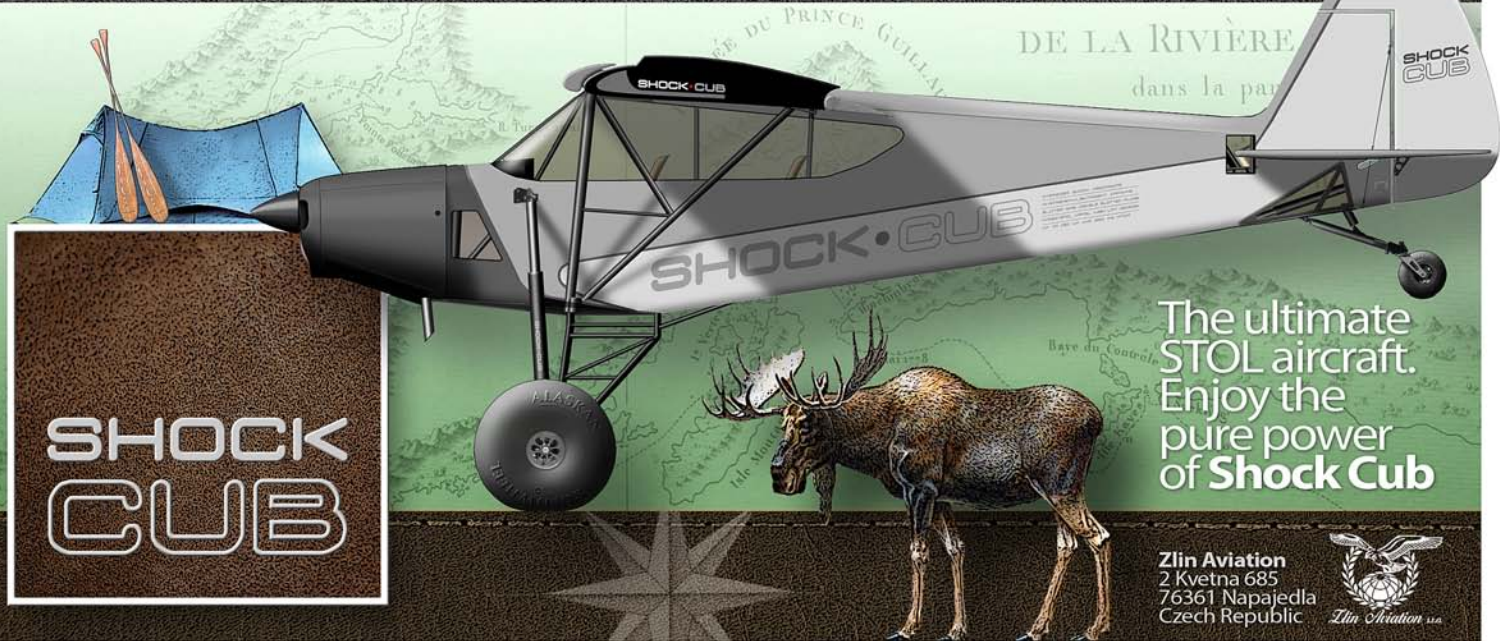

B E Y O N D I M P O S S I B L E

SHOCK
CUB

The ultimate
STOL aircraft.
Enjoy the
pure power
of **Shock Cub**

Zlin Aviation
2 Kvetna 685
76361 Napajedla
Czech Republic

B E Y O N D I M P O S S I B L E

SHOCK
CUB

The ultimate
STOL aircraft.
Enjoy the
pure power
of **Shock Cub**

Zlin Aviation
2 Kvetna 685
76361 Napajedla
Czech Republic

B E Y O N D I M P O S S I B L E

Up to 180 hp
and 680 kg
MTOW

Slatted wing
and double
slotted flaps

Hyper-Stol airfoil &
high lift devices

Oversized
shock
absorbers

High strength
lightweight
airframe

The ultimate
STOL aircraft.
Enjoy the
pure power of

**SHOCK
CUB**

Shock Cub. Beyond Impossible.

Zlin Aviation
2 Kvetna 685
76361 Napajedla
Czech Republic

High strength
lightweight
airframe

The ultimate
STOL aircraft.
Enjoy the
pure power of

**SHOCK
CUB**

Shock Cub. Beyond Impossible.

Zlin Aviation
2 Kvetna 685
76361 Napajedla
Czech Republic

Website:
<http://www.zlinaero.com>
Email:
sales@zlinaero.com