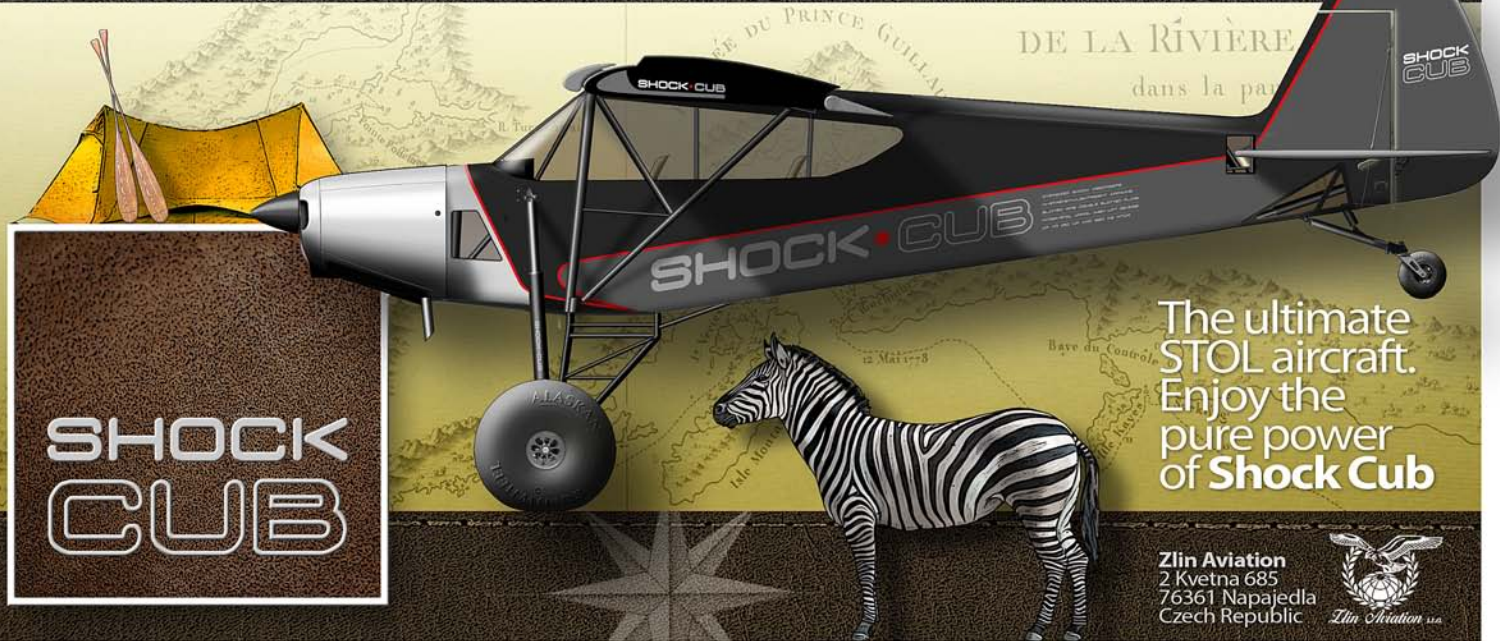

B E Y O N D I M P O S S I B L E

SHOCK
CUB

The ultimate
STOL aircraft.
Enjoy the
pure power
of **Shock Cub**

Zlin Aviation
2 Kvetna 685
76361 Napajedla
Czech Republic

B E Y O N D I M P O S S I B L E

SHOCK
CUB

The ultimate
STOL aircraft.
Enjoy the
pure power
of **Shock Cub**

Zlin Aviation
2 Kvetna 685
76361 Napajedla
Czech Republic

B E Y O N D I M P O S S I B L E

Up to 180 hp
and 680 kg
MTOW

Slatted wing
and double
slotted flaps

Hyper-Stol airfoil &
high lift devices

Oversized
shock
absorbers

High strength
lightweight
airframe

The ultimate
STOL aircraft.
Enjoy the
pure power of

**SHOCK
CUB**

Shock Cub. Beyond Impossible.

Zlin Aviation
2 Kvetna 685
76361 Napajedla
Czech Republic

High strength
lightweight
airframe

The ultimate
STOL aircraft.
Enjoy the
pure power of

**SHOCK
CUB**

Shock Cub. Beyond Impossible.

Zlin Aviation
2 Kvetna 685
76361 Napajedla
Czech Republic

Website:
<http://www.zlinaero.com>
Email:
sales@zlinaero.com